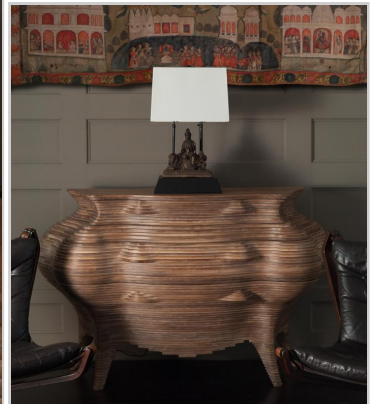

BLACKMAN CRUZ

BUDDHIST DEITY, GUAN YIN UPON DRAGON TABLE LAMP

In Chinese mythology dragons are water creatures and Guan Yin is most commonly seen riding one or a lotus. The dragon represents water energy which is revered for bringing good fortune and fertility.

Bronze, wood, linen 24.5"H x 15"W x 10"D

Qty: 4 available: Unicorn, Fish, Elephant*sold individually*