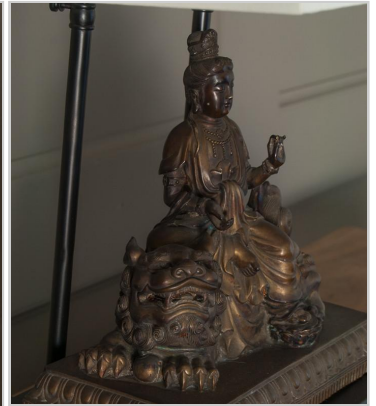

BLACKMAN CRUZ

BUDDHIST DEITY, GUAN YIN UPON DRAGON TABLE LAMP

In Chinese mythology dragons are water creatures and Guan Yin is most commonly seen riding one or a lotus. The dragon represents water energy which is revered for bringing good fortune and fertility.

Bronze, wood, linen 24.5"H x 15"W x 10"D

Qty: 4 available: Unicorn, Fish, Elephant*sold individually*